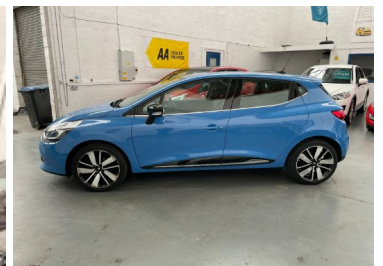

2015(15) Renault Clio 1.5 dCi 90 Dynamique S Media...

£7,990

**AA**  
You're in safe hands  
This dealer has signed our Dealer Promise

**Engine:** Diesel  
**Body:** Hatchback  
**Gearbox:** Manual  
**Capacity:** 1461cc  
**Colour:** Blue  
**Mileage:** 28,800  
**CO<sup>2</sup>:** 90g/km  
**MPG:** 78.5mpg  
**Top Speed:** 112mph  
**BHP:** 88bhp  
**Insurance Grp:** 13E

**JBM Motors**  
Unit N14, Hastingwood  
Business Park  
Wood Lane  
Birmingham  
West Midlands, B249QR

17" ALLOYS	BLUETOOTH + USB
CRUISE CONTROL + SPEED LIMITER	REAR PARKING SENSOR
VARIABLE PAS	TRIP COMPUTER
AUTOMATIC HEADLIGHTS + AUTOMATIC WINDSCREEN WIPERS	FINGERTIP CONTROLS FOR AUDIO SYSTEM
BODY COLOURED BUMPERS	BLACK HEADLAMP SURROUNDS
CHROME STRIP ON LOWER GRILLE	BLACK REAR DIFFUSER
CHROME WINDOW SURROUND	BODY COLOUR DOOR HANDLES
ELECTRIC FOLDING DOOR MIRRORS	BODY COLOURED REAR SPOILER
ELECTRIC REAR WINDOWS	CHROME SURROUND FOR FRONT FOG LIGHTS
GLOSS BLACK FINISH B PILLAR	ELECTRIC ADJUSTABLE DOOR MIRRORS
HEATED DOOR MIRRORS	ELECTRIC FRONT WINDOWS + ONE TOUCH + ANTI-PINCH
REAR WIPER	FRONT FOG LIGHTS
VARIABLE FRONT INTERMITTENT WIPERS	GLOSS BLACK FRONT BUMPER INSERT WITH CHROME SURROUND
3 REAR HEIGHT ADJUSTABLE	LED DAYTIME RUNNING LIGHTS
	TINTED WINDOWS
	12V ACCESSORY SOCKET
	2 CUPHOLDERS
	60/40 SPLIT REAR SEATS