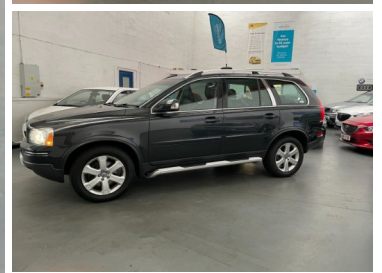

2012(12) Volvo XC90 2.4 D5 [200] SE 5dr Geartronic

SOLD

AA
You're in safe hands
This dealer has signed our Dealer Promise

Engine: Diesel
Body: Estate
Gearbox: Automatic
Capacity: 2400cc
Colour: Grey
Mileage: 106,000
CO²: 219g/km
MPG: 34.4mpg
Top Speed: 127mph
BHP: 197bhp
Insurance Grp: 41E