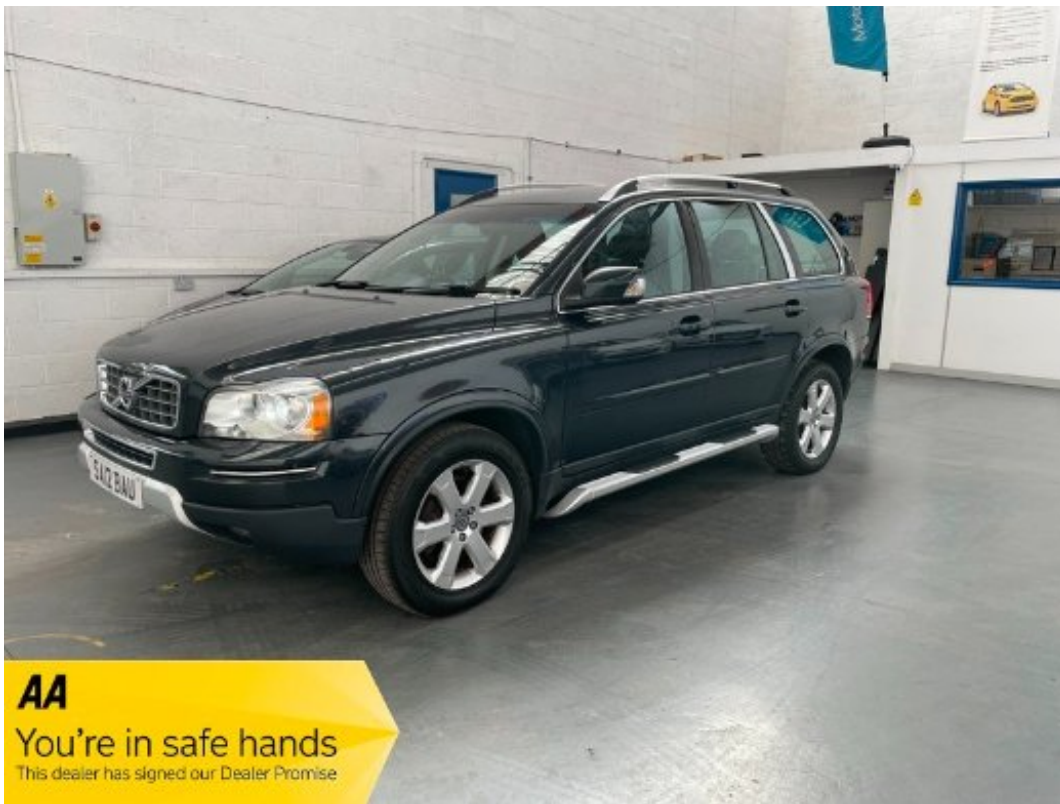

2012(12) Volvo XC90 2.4 D5 [200] SE 5dr Geartronic

SOLD

AA
You're in safe hands
This dealer has signed our Dealer Promise

Engine: Diesel
Body: Estate
Gearbox: Automatic
Capacity: 2400cc
Colour: Grey
Mileage: 106,000
CO²: 219g/km
MPG: 34.4mpg
Top Speed: 127mph
BHP: 197bhp
Insurance Grp: 41E