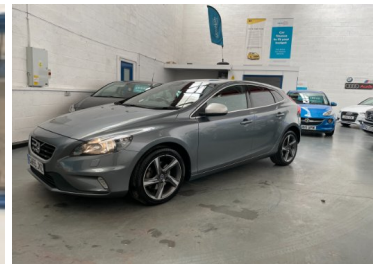

2015(65) Volvo V40 D2 [120] R DESIGN Nav 5dr

£10,790

Engine: Diesel
Body: Hatchback
Gearbox: Manual
Capacity: 1969cc
Colour: Grey
Mileage: 65,400
CO²: 94g/km
MPG: 78.5mpg
Top Speed: 118mph
BHP: 118bhp
Insurance Grp: 18E

JBM Motors Ltd
 Unit N14, Hastingwood
 Business Park
 Wood Lane
 Birmingham
 West Midlands, B249QR

17" ALLOYS	ACTIVE TFT CRYSTAL DRIVER'S INSTRUMENT DISPLAY
BLUETOOTH HANDS FREE TELEPHONE KIT	EASY FUEL CAPLESS REFUELLING SYSTEM
INFORMATION CENTRE	INTELLIGENT DRIVER INFORMATION SYSTEM (IDIS)
SENSUS NAVIGATION SYSTEM	SERVICE INTERVAL INDICATOR
SPEED LIMITER	SPEED SENSITIVE STEERING
DIESEL PARTICULATE FILTER	DAB DIGITAL RADIO
ADAPTIVE BRAKE LIGHTS	AUTOMATIC FOLDING DOOR MIRRORS WITH GROUND LIGHTS
BODY COLOUR BUMPERS	BODY COLOUR DOOR HANDLES
CHROME SIDE WINDOW TRIM	DUAL EXHAUST PIPES
ELECTRICALLY ADJUSTABLE AND HEATED DOOR MIRRORS	FRONT AND REAR ELECTRIC WINDOWS
HEADLAMP LEVELLING	HIGH GLOSS BLACK GRILLE
HOME SAFE AND APPROACH LIGHTING	LED DAYTIME RUNNING LIGHTS
REAR WIPER	MATT SILVER FINISH DOOR MIRRORS
12V SOCKET IN FRONT + REAR TUNNEL CONSOLE	ROOF SPOILER
CHARCOAL HEADLINING	5 HEADRESTS
	60/40 SPLIT FOLDING REAR SEAT
	ELECTRONIC CLIMATE CONTROL (500)